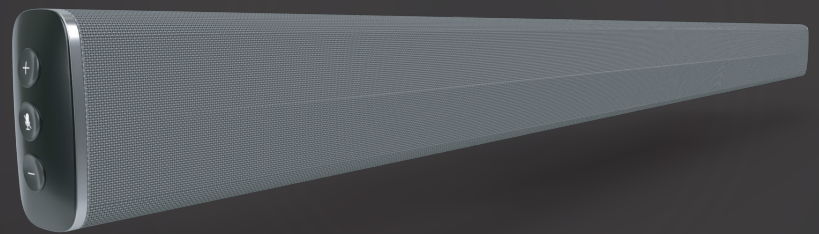

Meet Stem Wall

If you prefer to keep devices off the table, Stem Wall is exactly what you're looking for. Feel free to either mount it on any wall or utilize its legs to place Wall on a credenza. With a 15 microphone array performing real beamforming plus full range speakers and subwoofers, just click in a Huddly Camera and you're good to go. Need more coverage? Mix and match all Stem devices until your room's completely covered.

Features

- Designed to be mounted on the wall or on a credenza
- 15 microphone array performing real beamforming
- Alexa enabled
- LED lights highlight voice direction indication
- Full range speakers and subwoofers
- 20' optimal coverage
- Built in mounting capabilities for Huddly Camera
- Controls on the device include: Volume Up, Down, and Mute
- Connections on the device include: Ethernet and USB Type B
- Power over Ethernet (PoE)
- True beamforming techniques for smaller apertures enable Stem to do full beamforming
- Compatible with all video conferencing platforms
- Stem's deep learning in neural networks improve echo-canceling, de-reverb, and noise cancellation algorithms
- Dimensions: 4' X 3" X 3.75"

Mix & Match

Mix and match all Stem devices until your room's completely covered.

Networkable

Control and manage your ecosystem through the network.

Compatibility:

Stem solutions are 100% compatible with all of your favorite video conferencing platforms.