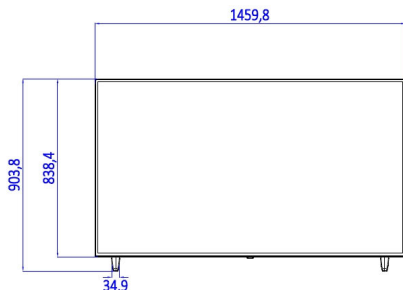

Specifications

Picture/Display

- Display: 4K Ultra HD LED
- Diagonal screen size: 65 inch / 164 cm
- Aspect ratio: 16:9
- Panel resolution: 3840 x 2160p
- Brightness: 350 cd/m²
- Contrast ratio (typical): 4000
- Viewing angle: 178° (H)/178° (V)

Supported Display Resolution

- HDMI: Up to 3840 x 2160p@60 Hz
- Tuner: T2 HEVC: up to 3840 x 2160@60 Hz, Others: up to 1920 x 1080p@60 Hz
- USB: HEVC: up to 3840 x 2160@60 Hz, Others: up to 1920 x 1080@60 Hz

- Set dimensions (W x H x D): 1460 x 838 x 50 mm
- Set dimensions with stand (W x H x D): 1460 x 903 x 345 mm
- Product weight: 36.9 kg
- Product weight (+stand): 37.5 kg
- VESA wall mount compatible: M6, 400 x 400 mm