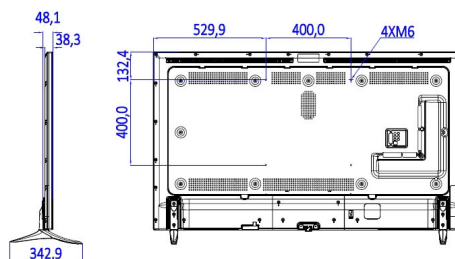

Specifications

Picture/Display

- Display: 4K Ultra HD LED
- Diagonal screen size: 65 inch / 164 cm
- Aspect ratio: 16:9
- Panel resolution: 3840 x 2160p
- Brightness: 350 cd/m²
- Contrast ratio (typical): 4000
- Viewing angle: 178° (H)/178° (V)

- Set dimensions (W x H x D): 1460 x 838 x 50 mm
- Set dimensions with stand (W x H x D): 1460 x 903 x 345 mm
- Product weight: 36.9 kg
- Product weight (+stand): 37.5 kg
- VESA wall mount compatible: M6, 400 x 400 mm