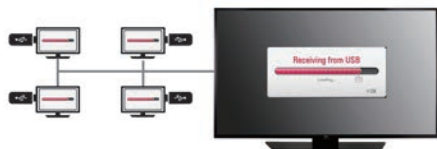

FOR EFFICIENT MANAGEMENT

USB CLONING
The USB Cloning feature allows you to simply copy the TV settings onto all TVs using a USB stick, a process that is fully automated to save time without having to set each TV one by one.